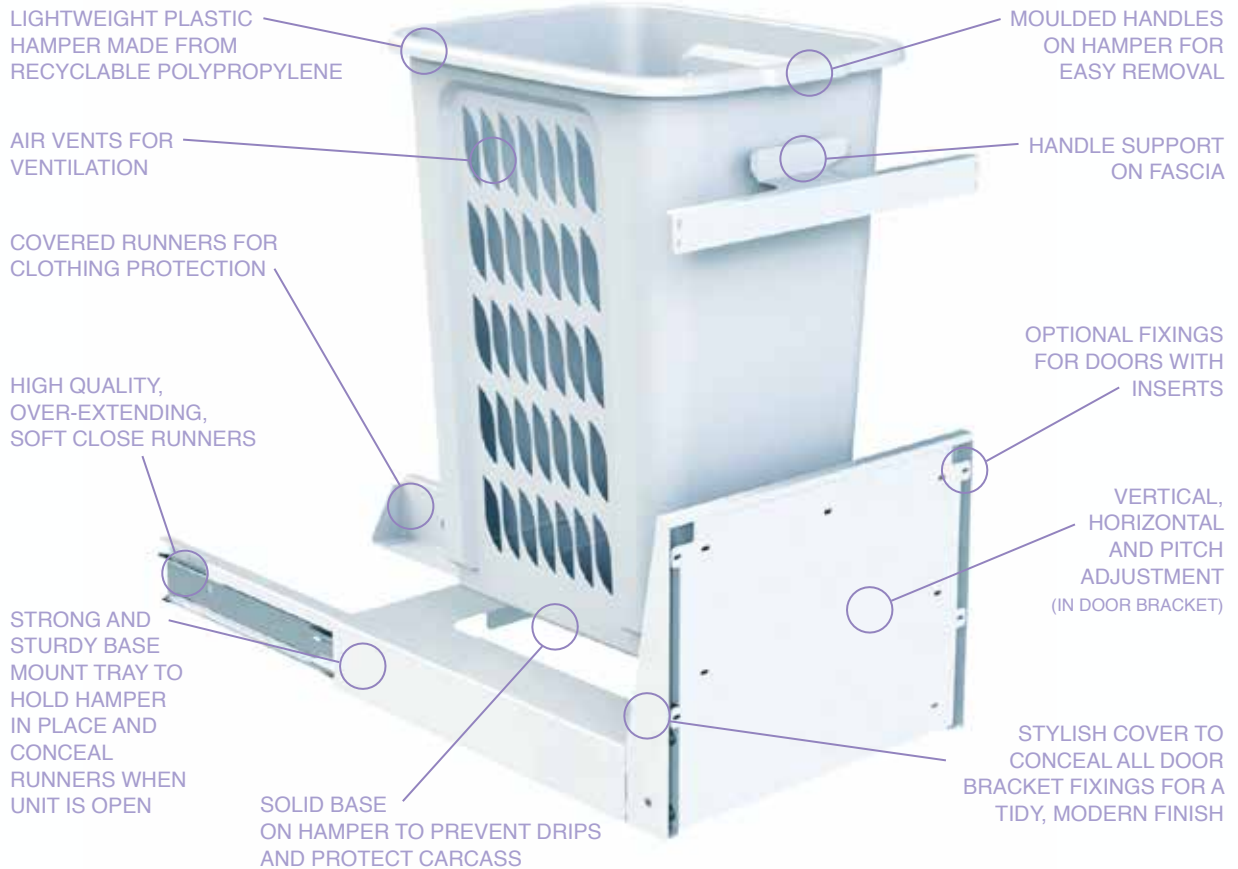

60L BASE MOUNT LAUNDRY HAMPER

Hideaway®

ERGONOMIC and innovative

A single 60 litre Base Mount Laundry Hamper will keep laundry off the floor and hidden away - ideal as a catchment hamper at the end of a **laundry chute!**
Lightweight hamper lifts easily from the base unit.

www.nover.com.au

NOVER
first by choice

Laundry chute catchment

Tired of lugging your heavy laundry basket down the stairs? The Hideaway base mount laundry hamper is an ideal solution installed under your laundry chute to catch dirty laundry and keep it hidden away!

ADDITIONAL HAMPER FEATURES:

- **Hamper Configuration:** Single hamper holds up to 60ltrs!
- **Runners:** High quality German ball bearing soft-close runners that create a controlled close through the use of an air vacuum dampener that protects the unit from slamming. The runners over-extend for easy removal of hamper from beneath the bench top and have a dynamic weight loading of 52kgs!
- **High Quality Construction:** Robust 1.2mm zinc treated steel frame work, powder coated for durability.

soft close range

1 x 60 litre Base Mount Laundry Hamper

417mm w x 635mm h x 520mm d

Nover Order Code: 153836

SCLBM160D-W / Base Mount / Door Pull / Arctic White

For use with a Laundry Chute, Hamper opening is: 400mm d x 320mm w