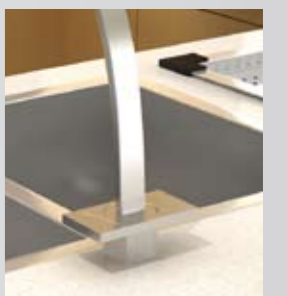

NOVER
first by choice